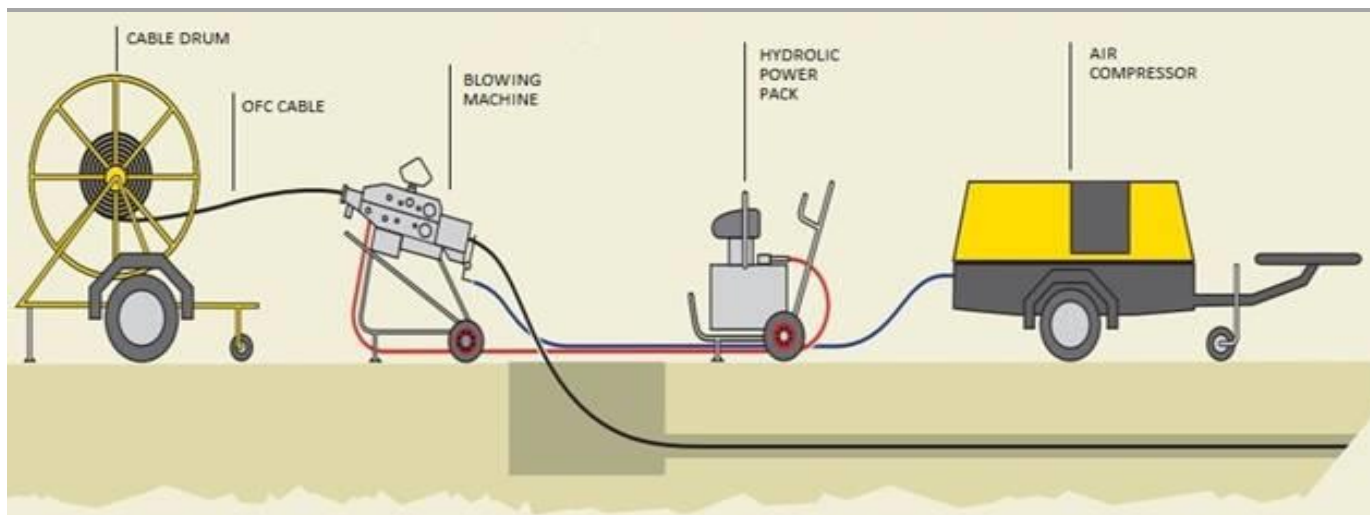

OFC WORK RELATED ACTIVITIES

- Fiber and Transport NOC: RoW & Liaison with all Government authorities like NHAI, Forest, Railways, Municipal corporation, DIT etc.
- OFC cut monitoring and escalation to OFC vendors for restoration. MTTR compliance, Customized report generation, Transport provisioning, KPI monitoring of transport network, QOS implementation, etc.

**Horizontal
Directional
Drilling**

Micro Trenching

**Manual
Trenching &
Ducting**

**Structured
Cabling.**

Cable Blowing.

**OFC Splicing
(Tube/Riben)**